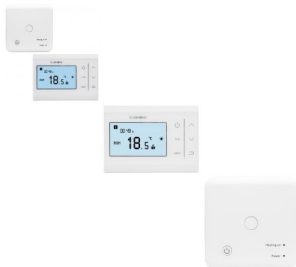

Kit wall-mounted wireless thermostat WMTE-110 and receiver control unit

Wall-mounted wireless thermostat WMTE-110, measures zone temperature and sends commands to power on/off the receiver control units.

Description

This weekly programmable thermostat allows you to precisely control the temperature of individual rooms, thanks to the EcoDHOMÉ multi-channel receiver.

Using wireless technology, the WMTE is able to control the opening/closing of solenoid valves or switch on/off electric heating systems, without being constrained by the existing electrical system.

The system is modular and therefore brings high flexibility in system configuration.

The heart of the system is the WMTE-110 programmable area thermostat, which manages schedules and daily settings, measures zone temperature and sends commands to power on/off the receiver control units (the one included in this kit is one-channel).