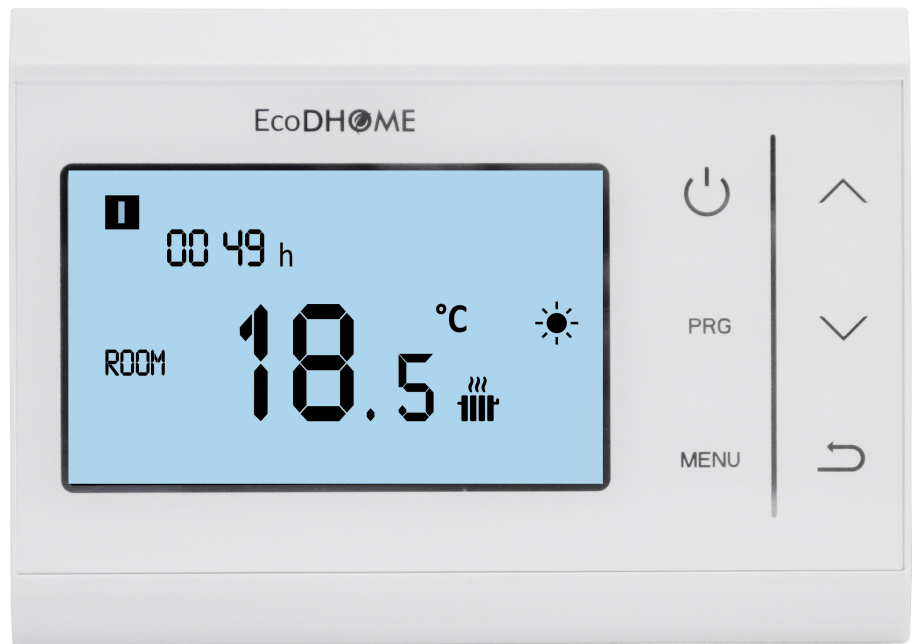

Kit wall-mounted wireless thermostat WMTE-110 and receiver control unit

Wall-mounted wireless thermostat WMTE-110, measures zone temperature and sends commands to power on/off the receiver control units.

Description

This weekly programmable thermostat allows you to precisely control the temperature of individual rooms, thanks to the EcoDHOMÉ multi-channel receiver.

Using wireless technology, the WMTE is able to control the opening/closing of solenoid valves or switch on/off electric heating systems, without being constrained by the existing electrical system.

The system is modular and therefore brings high flexibility in system configuration.

The heart of the system is the WMTE-110 programmable area thermostat, which manages schedules and daily settings, measures zone temperature and sends commands to power on/off the receiver control units (the one included in this kit is one-channel).