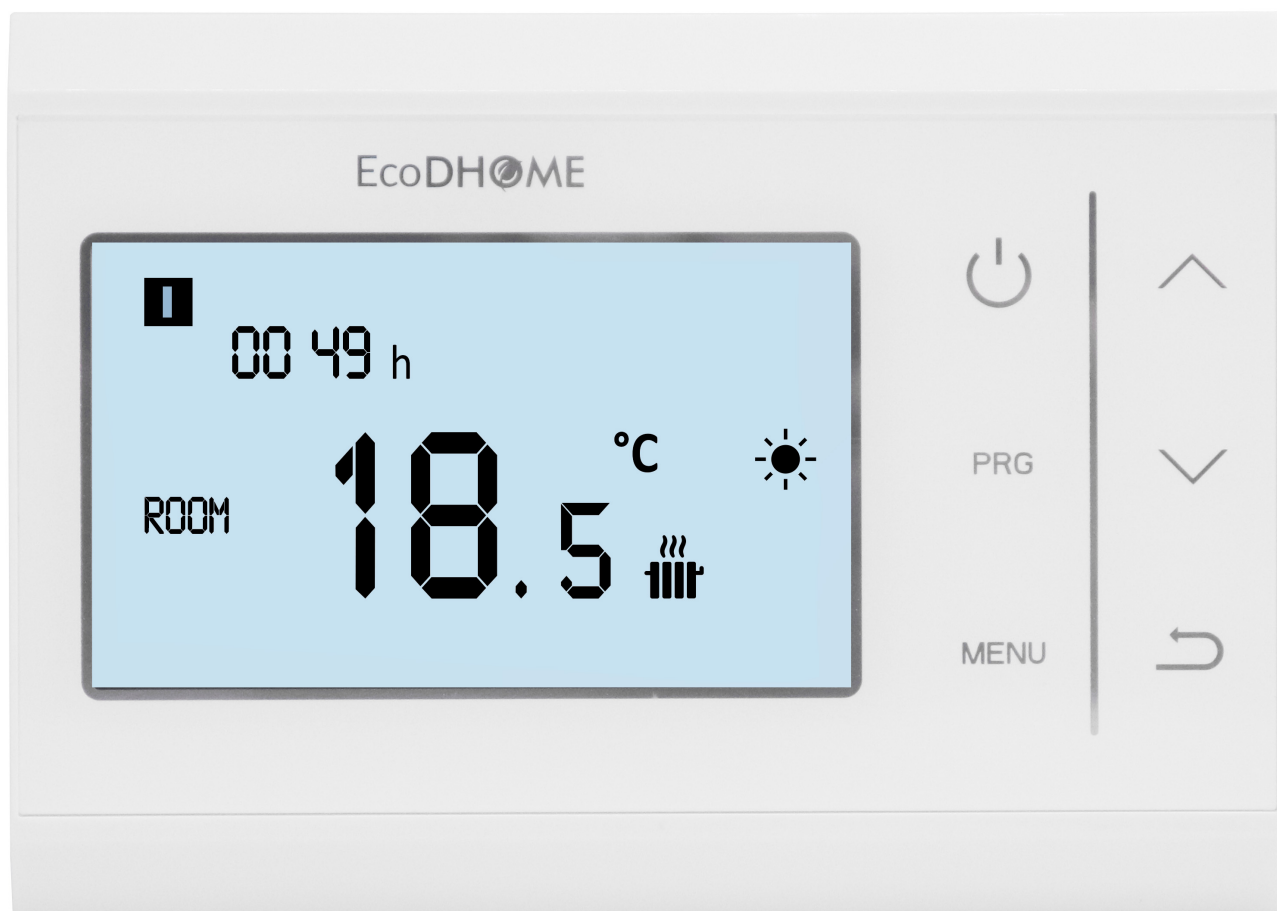

Wall-mounted wireless thermostat WMTE-110

Wall-mounted wireless thermostat WMTE-110, measures zone temperature and sends commands to power on/off the receiver control units.

Rating: Not Rated Yet

Price

57,65 €

Sales price 57,65 €

Sales price without tax 47,25 €

Discount

Tax amount 10,40 €

[Ask a question about this product](#)

Description

This weekly programmable thermostat allows you to precisely control the temperature of individual rooms, thanks to the EcoDHOME multi-channel receiver.

Using wireless technology, the WMTE is able to control the opening/closing of solenoid valves or switch on/off electric heating systems, without being constrained by the existing electrical system.

The system is modular and therefore brings high flexibility in system configuration.

The heart of the system is the WMTE-110 programmable area thermostat, which manages schedules and daily settings, measures zone temperature and sends commands to power on/off the receiver control units (sold separately).