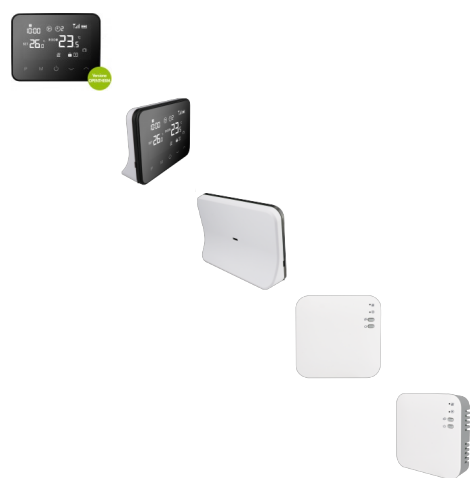

Wi-Fi chronothermostat compatible with OpenTherm boilers

Perfect for managing the room temperature and domestic hot water. Compatible only with boilers that support the OpenTherm protocol.