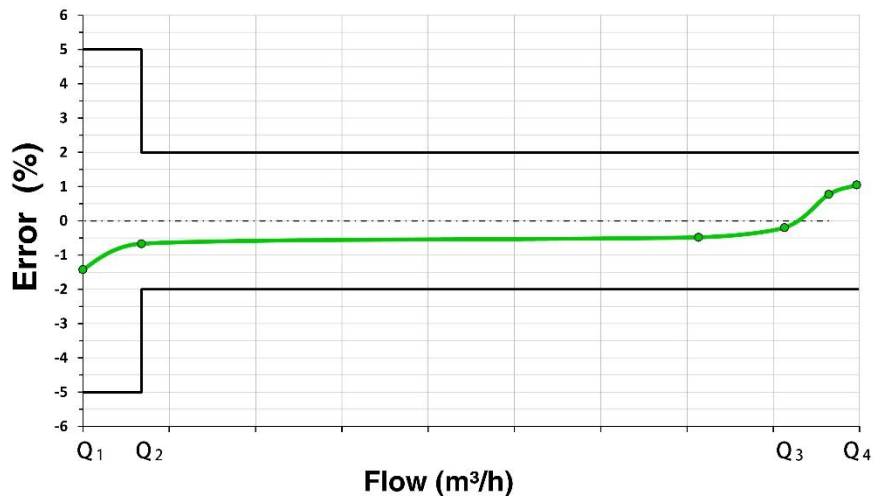

Compliant with **OIML R49**

Measurement improvement

Energy consumption reduced by 18%

Water meter a ultrasuoni con interfaccia Modbus o impulsi

Dimensioni e modelli

Dimensions

DN (mm)	Rate (m ³ /h)			Dimensions (mm)			Connection
	q _i	q _p	q _s	L	A	P	
15	0.00625	2.5	3.125	165	81	100	G ¾'
20	0.01	4.0	5.0	195	81	100	G1'
25	0.0252	6.3	7.875	225	81	118	G1 ¼'
32	0.04	10.0	12.5	180	81	128	G1 ½'
40	0.064	16.0	20.0	200	81	135	G2'

Accuracy curve

Pressure lost

Water meter a ultrasuoni con interfaccia Modbus o impulsi

Dimensioni e modelli

Available models list

01336-6100-00	DN15 medium flow rate 2.5 m ³ /h with pulse interface
01336-6115-00	DN20 medium flow rate 4.0 m ³ /h with pulse interface
01336-6120-00	DN25 medium flow rate 6.3 m ³ /h with pulse interface
01336-6125-00	DN32 medium flow rate 10.0 m ³ /h with pulse interface
01336-6130-00	DN40 medium flow rate 16.0 m ³ /h with pulse interface
01336-6200-00	DN15 medium flow rate 2.5 m ³ /h with Modbus interface
01336-6215-00	DN20 medium flow rate 4.0 m ³ /h with Modbus interface
01336-6220-00	DN25 medium flow rate 6.3 m ³ /h with Modbus interface
01336-6225-00	DN32 medium flow rate 10.0 m ³ /h with Modbus interface
01336-6230-00	DN40 medium flow rate 16.0 m ³ /h with Modbus interface