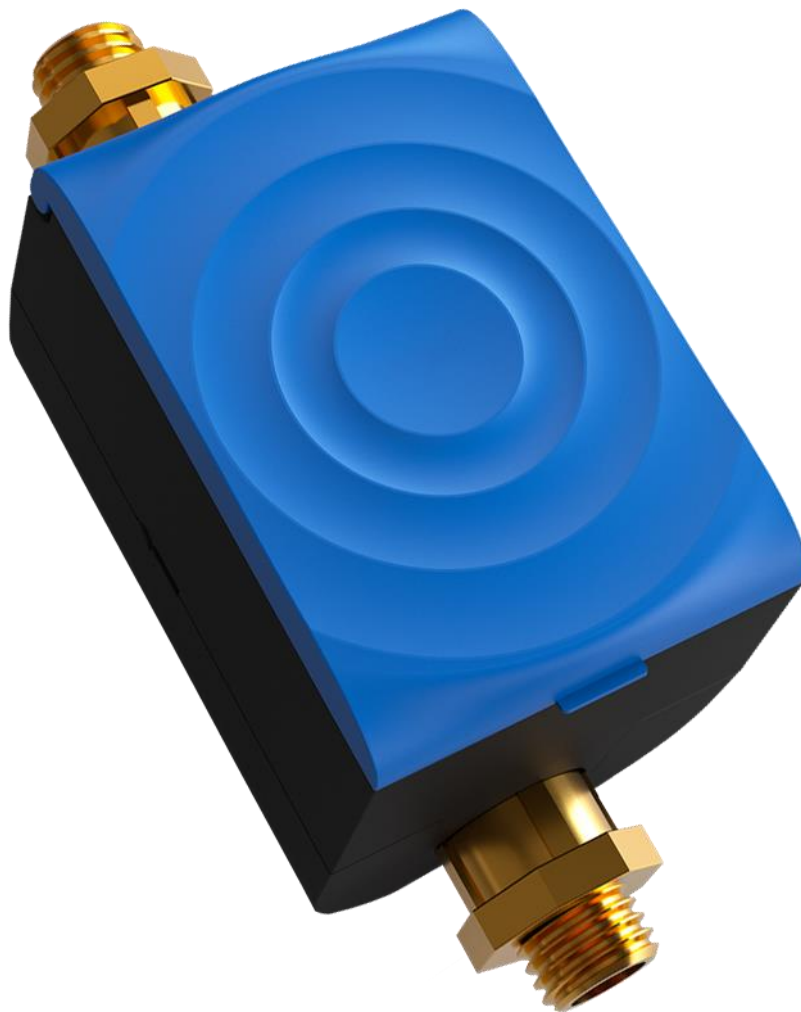

Water meter a ultrasuoni con interfaccia Modbus o impulsi Dimensioni e modelli

A Water meter designed to detect the volume of water consumed by each individual user that uses ultrasound technology for precise and reliable measurement. The SmartDHOME ultrasonic water meter, having no moving parts, is less subject to wear and ensures greater accuracy and stability for the entire duration of the measurement and the life of the product.

www.ecodhome.com
www.smartdhome.com

SmartDHOME

Water meter a ultrasuoni con interfaccia Modbus o impulsi

Dimensioni e modelli

Features

Water measurement	Hot and Cold
Communication	Modbus e impulsi
Pressure lost	$\Delta P < 63 \text{ kPa}$
Maximum operating pressure	1.6 Mpa
Pressure level	PN16
Metrological class	2
Battery	3.6 Vdc, lithium battery, 11j years
Water temperature range	0.1 – 30 °C / 0.1 – 50 °C / 0.1 – 70 °C
Degree of protection	IP65 / IP68
Data storage up to 24 months	Historical data, including accumulated flow, flow correction coefficient, accumulated flow volume, etc.

Compliant with **OIML R49**

Measurement improvement

Energy consumption reduced by 18%

Water meter a ultrasuoni con interfaccia Modbus o impulsi

Dimensioni e modelli

Dimensions

DN (mm)	Rate (m ³ /h)			Dimensions (mm)			Connection
	q _i	q _p	q _s	L	A	P	
15	0.00625	2.5	3.125	165	81	100	G ¾'
20	0.01	4.0	5.0	195	81	100	G1'
25	0.0252	6.3	7.875	225	81	118	G1 ¼'
32	0.04	10.0	12.5	180	81	128	G1 ½'
40	0.064	16.0	20.0	200	81	135	G2'