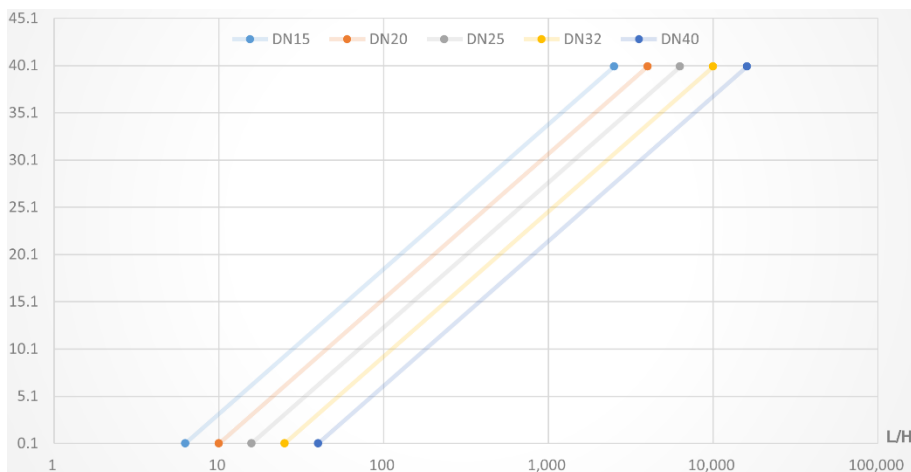

Compliant with **OIML R49**

Measurement improvement

Energy consumption reduced by 18%

Water meter a ultrasuoni con interfaccia Modbus o impulsi

Dimensioni e modelli

Dimensions

DN (mm)	Rate (m ³ /h)			Dimensions (mm)			Connection
	q _i	q _p	q _s	L	A	P	
15	0.00625	2.5	3.125	165	81	100	G ¾'
20	0.01	4.0	5.0	195	81	100	G1'
25	0.0252	6.3	7.875	225	81	118	G1 ¼'
32	0.04	10.0	12.5	180	81	128	G1 ½'
40	0.064	16.0	20.0	200	81	135	G2'

Accuracy curve

Pressure lost

Water meter a ultrasuoni con interfaccia Modbus o impulsi

Dimensioni e modelli

Available models list

01336-6100-00	DN15 medium flow rate 2.5 m ³ /h with pulse interface
01336-6115-00	DN20 medium flow rate 4.0 m ³ /h with pulse interface
01336-6120-00	DN25 medium flow rate 6.3 m ³ /h with pulse interface
01336-6125-00	DN32 medium flow rate 10.0 m ³ /h with pulse interface
01336-6130-00	DN40 medium flow rate 16.0 m ³ /h with pulse interface
01336-6200-00	DN15 medium flow rate 2.5 m ³ /h with Modbus interface
01336-6215-00	DN20 medium flow rate 4.0 m ³ /h with Modbus interface
01336-6220-00	DN25 medium flow rate 6.3 m ³ /h with Modbus interface
01336-6225-00	DN32 medium flow rate 10.0 m ³ /h with Modbus interface
01336-6230-00	DN40 medium flow rate 16.0 m ³ /h with Modbus interface